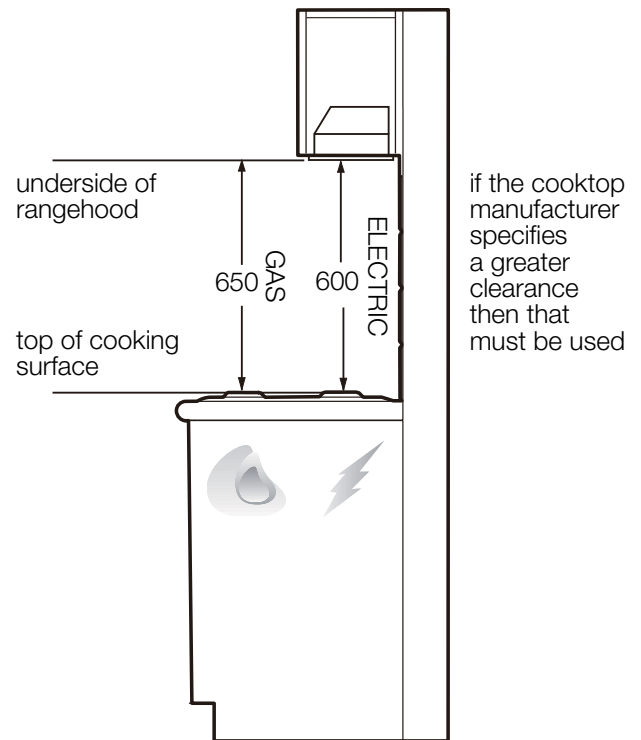

## Integrated rangehood

WRI814BB

<b>Product WxHxD (mm)</b>	792 x 317 x 277
<b>Cut-out WxHxD (mm)</b>	734 x 313 x 250
<b>Duct out through, diameter (mm)</b>	top only, 150

### IMPORTANT

These dimensions are a guide only. All measurements are in millimetres (mm). For complete installation instructions, refer to the manual provided with product.