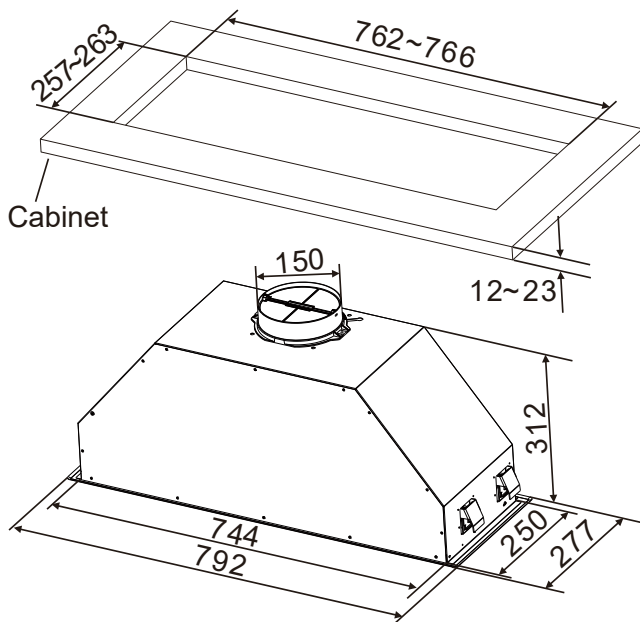

## Integrated rangehood

WRI814BB

<b>Product WxHxD (mm)</b>	792 x 317 x 277
<b>Cut-out WxHxD (mm)</b>	734 x 313 x 250
<b>Duct out through, diameter (mm)</b>	top only, 150

### IMPORTANT

These dimensions are a guide only. All measurements are in millimetres (mm). For complete installation instructions, refer to the manual provided with product.